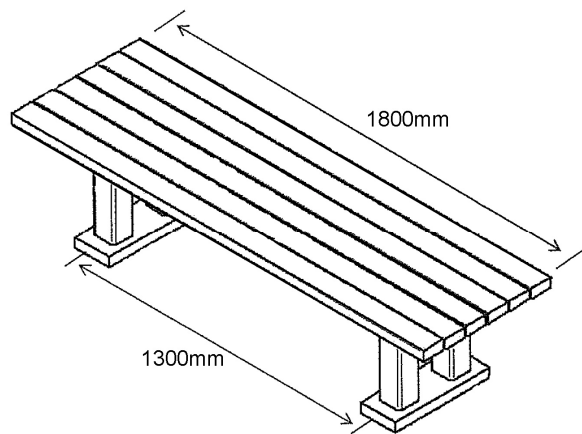

KAKAPO BENCH RECYCLED PLASTIC

Metal Art Limited
Street & Park Furniture

The practical Kakapo Bench is a free standing design from Replas that fits perfectly into a variety of casual outdoor seating situations. At 600mm wide, the Kakapo forms a double bench for maximum utilisation of space.

Slats are available in any of the standard Replas colours, sitting on black supports. As with all our recycled plastic furniture, the Kakapo Bench is virtually maintenance free. It will not split, splinter or crack, and it never needs painting.